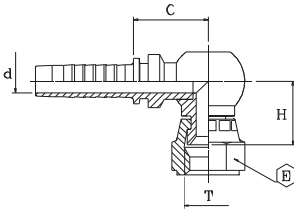

JIC COMPACT FEMALE 37° FLARE 90° ELBOW   **FEMMINA COMPATTA 90° JIC SV.37°**

DKJ-90-K

part nr. codice	hose ID		size	thread T	d		E		cut-off C		drop H	
	[in]	[mm]			[in]	[mm]	[in]	[mm]	[in]	[mm]	[in]	[mm]
0441250411	1/4"	6,4	04	7/16-20	0,16	4,0	0,55	14	0,99	25,0	0,79	20,0
0441250412	1/4"	6,4	04	1/2-20	0,16	4,0	0,67	17	0,99	25,0	0,83	21,0
0441250414	1/4"	6,4	04	9/16-18	0,16	4,0	0,75	19	0,99	25,0	0,79	20,0
0441250514	5/16"	8,0	05	9/16-18	0,22	5,5	0,75	19	1,02	26,0	0,95	24,0
0441250614	3/8"	9,5	06	9/16-18	0,28	7,0	0,75	19	1,02	26,0	0,95	24,0
0441250619	3/8"	9,5	06	3/4-16	0,28	7,0	0,95	24	1,02	26,0	0,91	23,0
0441250819	1/2"	12,7	08	3/4-16	0,37	9,5	0,95	24	1,06	27,0	0,91	23,0
0441250822	1/2"	12,7	08	7/8-14	0,37	9,5	1,06	27	1,06	27,0	0,91	23,0
0441251022	5/8"	16,0	10	7/8-14	0,47	12,0	1,06	27	1,06	27,0	1,06	27,0
0441251027	5/8"	16,0	10	1.1/16-12	0,47	12,0	1,26	32	1,06	27,0	1,14	29,0
0441251227	3/4"	19,0	12	1.1/16-12	0,59	15,0	1,26	32	1,26	32,0	1,22	31,0
0441251633	1"	25,4	16	1.5/16-12	0,79	20,0	1,62	41	1,38	35,0	1,46	37,0