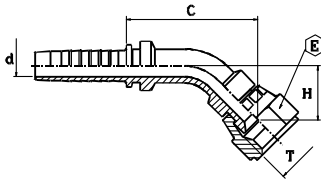

**JIC FEMALE 37° FLARE 45° ELBOW
FEMMINA 45° JIC SV.37°
042825**