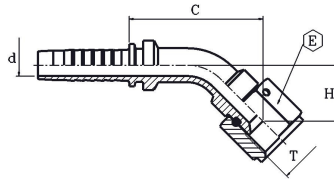

**JIC FEMALE 37° FLARE 45° ELBOW WITH THRUST WIRE NUT
FEMMINA 45° JIC SV.37° CON DADO SPINATO
042855**

DKJ-45

part nr. codice	hose ID			thread T	d		E		cut-off C		drop H	
	[in]	[mm]	size		[in]	[mm]	[in]	[mm]	[in]	[mm]	[in]	[mm]
0428250311	3/16"	4,8	03	7/16-20	0,12	3,0	0,59	15	1,30	33,0	0,55	14,0
0428250411	1/4"	6,4	04	7/16-20	0,16	4,0	0,59	15	1,34	34,0	0,51	13,0
0428250412	1/4"	6,4	04	1/2-20	0,16	4,0	0,67	17	1,57	40,0	0,51	13,0
0428250414	1/4"	6,4	04	9/16-18	0,16	4,0	0,75	19	1,57	40,0	0,59	15,0
0428250514	5/16"	8,0	05	9/16-18	0,22	5,5	0,75	19	1,85	47,0	0,63	16,0
0428250614	3/8"	9,5	06	9/16-18	0,28	7,0	0,87	22	1,93	49,0	0,63	16,0
0428250619	3/8"	9,5	06	3/4-16	0,28	7,0	0,95	24	2,00	51,0	0,71	18,0
0428250819	1/2"	12,7	08	3/4-16	0,37	9,5	0,95	24	2,36	60,0	0,75	19,0
0428250822	1/2"	12,7	08	7/8-14	0,37	9,5	1,06	27	2,48	63,0	0,79	20,0
0428250827	1/2"	12,7	08	1.1/16-12	0,37	9,5	1,26	32	2,09	53,0	0,95	24,0
0428251022	5/8"	16,0	10	7/8-14	0,47	12,0	1,06	27	2,68	68,0	0,95	24,0
0428251027	5/8"	16,0	10	1.1/16-12	0,47	12,0	1,26	32	2,68	68,0	0,91	23,0
0428251227	3/4"	19,0	12	1.1/16-12	0,59	15,0	1,26	32	2,72	69,0	1,06	27,0
0428251230	3/4"	19,0	12	1.3/16-12	0,59	15,0	1,42	36	2,56	65,0	1,18	30,0
0428251233	3/4"	19,0	12	1.5/16-12	0,59	15,0	1,50	38	2,84	72,0	1,18	30,0
0428251633	1"	25,4	16	1.5/16-12	0,79	20,0	1,50	38	3,27	83,0	1,34	34,0
0428551627	1"	25,4	16	1.1/16-12	0,79	20,0	1,26	32	3,19	81,0	1,26	32,0
0428551633	1"	25,4	16	1.5/16-12	0,79	20,0	1,62	41	3,35	85,0	1,42	36,0
0428552041	1.1/4"	31,8	20	1.5/8-12	1,02	26,0	1,97	50	4,14	105,0	2,05	52,0
0428552448	1.1/2"	38,1	24	1.7/8-12	1,26	32,0	2,17	55	5,44	138,0	2,29	58,0
0428553252	2"	50,8	32	2.1/2-12	1,73	44,0	2,76	70	6,58	167,0	3,03	77,0