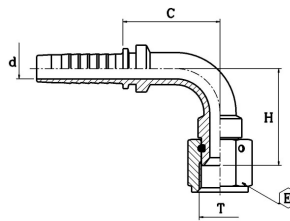

**JIC FEMALE 37° FLARE 90° ELBOW WITH THRUST WIRE NUT
FEMMINA 90° JIC SV.37° CON DADO SPINATO
042755**

part nr. codice	hose ID			thread T	d		E		cut-off C		drop H	
	[in]	[mm]	size		[in]	[mm]	[in]	[mm]	[in]	[mm]	[in]	[mm]
0427250311	3/16"	4,8	03	7/16-20	0,12	3,0	0,59	15	0,87	22,0	0,87	22,0
0427250411	1/4"	6,4	04	7/16-20	0,16	4,0	0,59	15	0,99	25,0	0,95	24,0
0427250412	1/4"	6,4	04	1/2-20	0,16	4,0	0,67	17	0,99	25,0	0,99	25,0
0427250414	1/4"	6,4	04	9/16-18	0,16	4,0	0,75	19	1,06	27,0	1,02	26,0
0427250514	5/16"	8,0	05	9/16-18	0,22	5,5	0,75	19	1,18	30,0	1,22	31,0
0427250614	3/8"	9,5	06	9/16-18	0,28	7,0	0,75	19	1,30	33,0	1,26	32,0
0427250619	3/8"	9,5	06	3/4-16	0,28	7,0	0,95	24	1,30	33,0	1,30	33,0
0427250622	3/8"	9,5	06	7/8-14	0,28	7,0	1,06	27	1,30	33	1,37	35,0
0427250819	1/2"	12,7	08	3/4-16	0,37	9,5	0,95	24	1,54	39,0	1,50	38,0
0427250822	1/2"	12,7	08	7/8-14	0,37	9,5	1,06	27	1,65	42,0	1,65	42,0
0427250827	1/2"	12,7	08	1.1/16-12	0,37	9,5	1,26	32	1,54	39,0	1,65	42,0
0427251022	5/8"	16,0	10	7/8-14	0,47	12,0	1,06	27	1,77	45,0	1,77	45,0
0427251027	5/8"	16,0	10	1.1/16-12	0,47	12,0	1,26	32	1,77	45,0	1,77	45,0
0427251227	3/4"	19,0	12	1.1/16-12	0,59	15,0	1,26	32	2,21	56,0	2,05	52,0
0427251230	3/4"	19,0	12	1.3/16-12	0,59	15,0	1,42	36	2,21	56,0	2,09	53,0
0427251233	3/4"	19,0	12	1.5/16-12	0,59	15,0	1,50	38	2,25	57,0	2,21	56,0
0427251633	1"	25,4	16	1.5/16-12	0,79	20,0	1,50	38	2,76	70,0	2,56	65,0
0427551627	1"	25,4	16	1.1/16-12	0,79	20,0	1,26	32	2,76	70,0	2,48	63,0
0427551633	1"	25,4	16	1.5/16-12	0,79	20,0	1,62	41	2,76	70,0	2,68	68,0
0427552041	1.1/4"	31,8	20	1.5/8-12	1,02	26,0	1,97	50	3,35	85,0	3,47	88,0
0427552448	1.1/2"	38,1	24	1.7/8-12	1,26	32,0	2,17	55	3,90	99,0	3,98	101,0
0427553252	2"	50,8	32	2.1/2-12	1,73	44,0	2,76	70	4,93	125,0	5,20	132,0