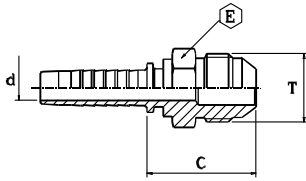

SAE MALE 45° FLARE

MASCHIO SAE SV.45°

part nr. codice	hose ID			thread T	d		E		cut-off C	
	[in]	[mm]	size		[in]	[mm]	[in]	[mm]	[in]	[mm]
0402580513	5/16"	8,0	05	5/8-18	0,22	5,5	0,67	17	1,14	29
0402580613	3/8"	9,5	06	5/8-18	0,28	7,0	0,67	17	1,14	29
0402581227	3/4"	19,0	12	1.1/16-12	0,59	15,0	1,06	27	1,54	39

SAE FEMALE 45° FLARE

FEMMINA SAE SV. 45°

art nr. codice	hose ID			thread T	d		E		cut-off C	
	[in]	[mm]	size		[in]	[mm]	[in]	[mm]	[in]	[mm]
0416290513	5/16"	8,0	05	5/8-18	0,22	5,5	0,87	22	0,59	15,0
0416290613	3/8"	9,5	06	5/8-18	0,28	7,0	0,87	22	0,59	15,0
0416291227	3/4"	19,0	12	1.1/16-20	0,59	15,0	1,26	32	0,75	19,0

SAE FEMALE 90° FLARE 45° ELBOW

FEMMINA SAE 90° SV. 45°

part nr. codice	hose ID			thread T	d		E		cut-off C		drop H	
	[in]	[mm]	size		[in]	[mm]	[in]	[mm]	[in]	[mm]	[in]	[mm]
0427290513	5/16"	8,0	05	5/8-18	0,22	5,5	0,87	22	1,14	29	1,22	31
0427290613	3/8"	9,5	06	5/8-18	0,28	7,0	0,87	22	1,30	33	1,26	32

SAE FEMALE 45° FLARE 45° ELBOW

FEMMINA SAE 45° SV. 45°

part nr. codice	hose ID			thread T	d		E		cut-off C		drop H	
	[in]	[mm]	size		[in]	[mm]	[in]	[mm]	[in]	[mm]	[in]	[mm]
0428290513	5/16"	8,0	05	5/8-18	0,22	5,5	0,87	22	2,56	65,0	0,67	17,0
0428290613	3/8"	9,5	06	5/8-18	0,28	7,0	0,87	22	1,65	42,0	0,67	17,0
0428290613L	3/8"	9,5	06	5/8-18	0,28	7,0	0,87	22	1,97	50,0	0,71	18,0