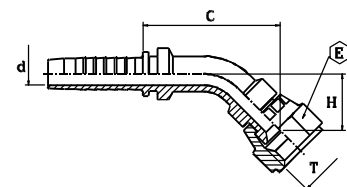

SAE MALE 45° FLARE

MASCHIO SAE SV.45°

part nr. codice	hose ID			thread T	d		E		cut-off C	
	[in]	[mm]	size		[in]	[mm]	[in]	[mm]	[in]	[mm]
0402580513	5/16"	8,0	05	5/8-18	0,22	5,5	0,67	17	1,14	29
0402580613	3/8"	9,5	06	5/8-18	0,28	7,0	0,67	17	1,14	29
0402581227	3/4"	19,0	12	1.1/16-12	0,59	15,0	1,06	27	1,54	39

SAE FEMALE 45° FLARE

FEMMINA SAE SV. 45°

art nr. codice	hose ID			thread T	d		E		cut-off C	
	[in]	[mm]	size		[in]	[mm]	[in]	[mm]	[in]	[mm]
0416290513	5/16"	8,0	05	5/8-18	0,22	5,5	0,87	22	0,59	15,0
0416290613	3/8"	9,5	06	5/8-18	0,28	7,0	0,87	22	0,59	15,0
0416291227	3/4"	19,0	12	1.1/16-20	0,59	15,0	1,26	32	0,75	19,0

SAE FEMALE 90° FLARE 45° ELBOW

FEMMINA SAE 90° SV. 45°

part nr. codice	hose ID			thread T	d		E		cut-off C		drop H	
	[in]	[mm]	size		[in]	[mm]	[in]	[mm]	[in]	[mm]	[in]	[mm]
0427290513	5/16"	8,0	05	5/8-18	0,22	5,5	0,87	22	1,14	29	1,22	31
0427290613	3/8"	9,5	06	5/8-18	0,28	7,0	0,87	22	1,30	33	1,26	32

SAE FEMALE 45° FLARE 45° ELBOW

FEMMINA SAE 45° SV. 45°

part nr. codice	hose ID			thread T	d		E		cut-off C		drop H	
	[in]	[mm]	size		[in]	[mm]	[in]	[mm]	[in]	[mm]	[in]	[mm]
0428290513	5/16"	8,0	05	5/8-18	0,22	5,5	0,87	22	2,56	65,0	0,67	17,0
0428290613	3/8"	9,5	06	5/8-18	0,28	7,0	0,87	22	1,65	42,0	0,67	17,0
0428290613L	3/8"	9,5	06	5/8-18	0,28	7,0	0,87	22	1,97	50,0	0,71	18,0