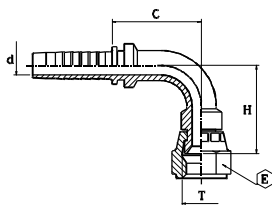

SAE MALE 45° FLARE

MASCHIO SAE SV.45°

part nr. codice	hose ID			thread T	d		E		cut-off C	
	[in]	[mm]	size		[in]	[mm]	[in]	[mm]	[in]	[mm]
0402580513	5/16"	8,0	05	5/8-18	0,22	5,5	0,67	17	1,14	29
0402580613	3/8"	9,5	06	5/8-18	0,28	7,0	0,67	17	1,14	29
0402581227	3/4"	19,0	12	1.1/16-12	0,59	15,0	1,06	27	1,54	39

SAE FEMALE 45° FLARE

FEMMINA SAE SV. 45°

art nr. codice	hose ID			thread T	d		E		cut-off C	
	[in]	[mm]	size		[in]	[mm]	[in]	[mm]	[in]	[mm]
0416290513	5/16"	8,0	05	5/8-18	0,22	5,5	0,87	22	0,59	15,0
0416290613	3/8"	9,5	06	5/8-18	0,28	7,0	0,87	22	0,59	15,0
0416291227	3/4"	19,0	12	1.1/16-20	0,59	15,0	1,26	32	0,75	19,0

SAE FEMALE 90° FLARE 45° ELBOW

FEMMINA SAE 90° SV. 45°

part nr. codice	hose ID			thread T	d		E		cut-off C		drop H	
	[in]	[mm]	size		[in]	[mm]	[in]	[mm]	[in]	[mm]	[in]	[mm]
0427290513	5/16"	8,0	05	5/8-18	0,22	5,5	0,87	22	1,14	29	1,22	31
0427290613	3/8"	9,5	06	5/8-18	0,28	7,0	0,87	22	1,30	33	1,26	32

SAE FEMALE 45° FLARE 45° ELBOW

FEMMINA SAE 45° SV. 45°

part nr. codice	hose ID			thread T	d		E		cut-off C		drop H	
	[in]	[mm]	size		[in]	[mm]	[in]	[mm]	[in]	[mm]	[in]	[mm]
0428290513	5/16"	8,0	05	5/8-18	0,22	5,5	0,87	22	2,56	65,0	0,67	17,0
0428290613	3/8"	9,5	06	5/8-18	0,28	7,0	0,87	22	1,65	42,0	0,67	17,0
0428290613L	3/8"	9,5	06	5/8-18	0,28	7,0	0,87	22	1,97	50,0	0,71	18,0