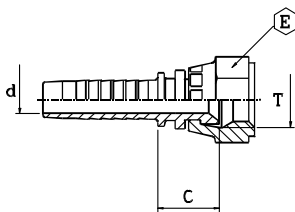

SAE MALE 45° FLARE

MASCHIO SAE SV.45°

part nr. codice	hose ID			thread T	d		E		cut-off C	
	[in]	[mm]	size		[in]	[mm]	[in]	[mm]	[in]	[mm]
0402580513	5/16"	8,0	05	5/8-18	0,22	5,5	0,67	17	1,14	29
0402580613	3/8"	9,5	06	5/8-18	0,28	7,0	0,67	17	1,14	29
0402581227	3/4"	19,0	12	1.1/16-12	0,59	15,0	1,06	27	1,54	39

SAE FEMALE 45° FLARE

FEMMINA SAE SV. 45°

art nr. codice	hose ID			thread T	d		E		cut-off C	
	[in]	[mm]	size		[in]	[mm]	[in]	[mm]	[in]	[mm]
0416290513	5/16"	8,0	05	5/8-18	0,22	5,5	0,87	22	0,59	15,0
0416290613	3/8"	9,5	06	5/8-18	0,28	7,0	0,87	22	0,59	15,0
0416291227	3/4"	19,0	12	1.1/16-20	0,59	15,0	1,26	32	0,75	19,0

SAE FEMALE 90° FLARE 45° ELBOW

FEMMINA SAE 90° SV. 45°

part nr. codice	hose ID			thread T	d		E		cut-off C		drop H	
	[in]	[mm]	size		[in]	[mm]	[in]	[mm]	[in]	[mm]	[in]	[mm]
0427290513	5/16"	8,0	05	5/8-18	0,22	5,5	0,87	22	1,14	29	1,22	31
0427290613	3/8"	9,5	06	5/8-18	0,28	7,0	0,87	22	1,30	33	1,26	32

SAE FEMALE 45° FLARE 45° ELBOW

FEMMINA SAE 45° SV. 45°

part nr. codice	hose ID			thread T	d		E		cut-off C		drop H	
	[in]	[mm]	size		[in]	[mm]	[in]	[mm]	[in]	[mm]	[in]	[mm]
0428290513	5/16"	8,0	05	5/8-18	0,22	5,5	0,87	22	2,56	65,0	0,67	17,0
0428290613	3/8"	9,5	06	5/8-18	0,28	7,0	0,87	22	1,65	42,0	0,67	17,0
0428290613L	3/8"	9,5	06	5/8-18	0,28	7,0	0,87	22	1,97	50,0	0,71	18,0